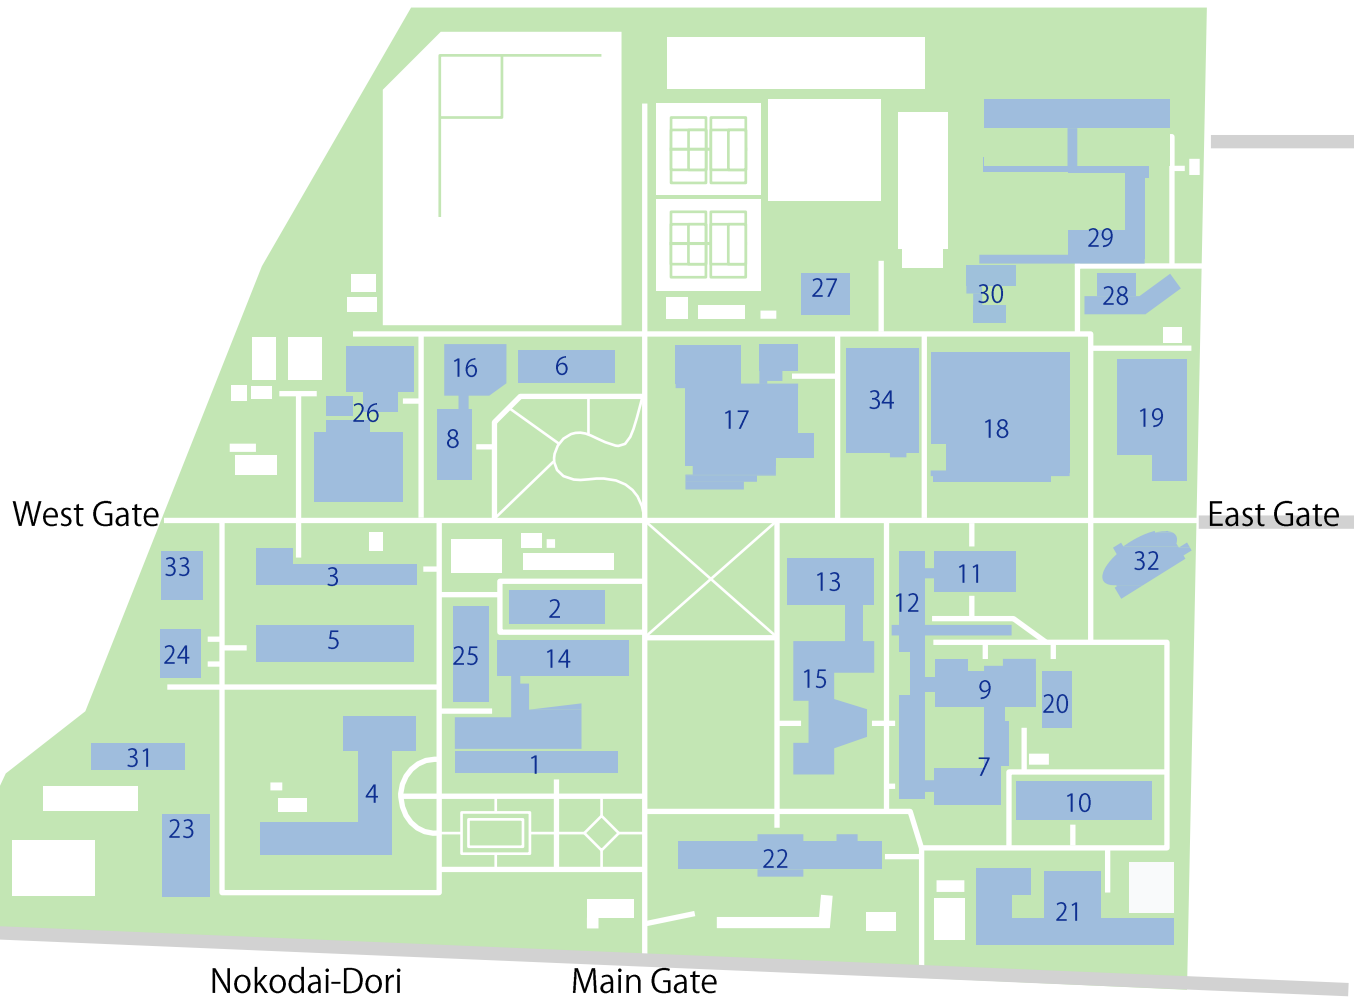

# Koganei Campus

←Musashi Koganei

JR Chuo Line

Higashi Koganei→

- 1 Building 1: Department of Applied Chemistry, Department of Organic and Polymer Materials Chemistry and Department of Chemical Engineering
- 2 Building 2: Department of Mechanical Systems Engineering
- 3 Building 3: Department of Electrical and Electronic Engineering and Department of Industrial Technology and Innovation
- 4 Building 4: Department of Organic and Polymer Materials Chemistry, Department of Chemical Engineering, Department of Applied Physics, and Department of Industrial Technology and Innovation
- 5 Building 5: Department of Chemical Engineering, Department of Electrical and Electronic Engineering, Instrumentation Analysis Center and Department of Industrial Technology and Innovation

- 6 Building 6: Department of Mechanical Systems Engineering
- 7 Building 7: Department of Computer and Information Science
- 8 Building 8: Information Media Center
- 9 Building 9: Department of Mechanical Systems Engineering
- 10 Building 10: Department of Biotechnology and Life Science, Department of Applied Chemistry, and Department of Computer and Information Sciences
- 11 Building 11: Department of Biotechnology and Life Science and Department of Mechanical Systems Engineering
- 12 Building 12: Department of Biotechnology and Life Science, Department of Organic and Polymer Materials Chemistry, Department of Mechanical Systems Engineering, and Department of Computer and Information Sciences