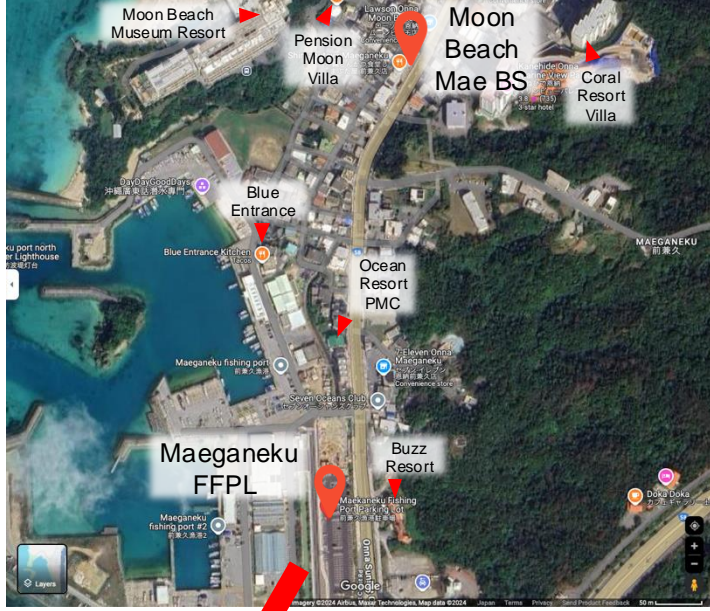

The 12th *Wolbachia* Conference Official Bus Stops

Maeganeku Fishing Port Parking Lot/
Moon Beach Mae Bus Stop

Rizzan Sea-Park Hotel
Bus Stop

Bus stop in the
parking lot

Bus stop in
the rotary in
front of the
hotel