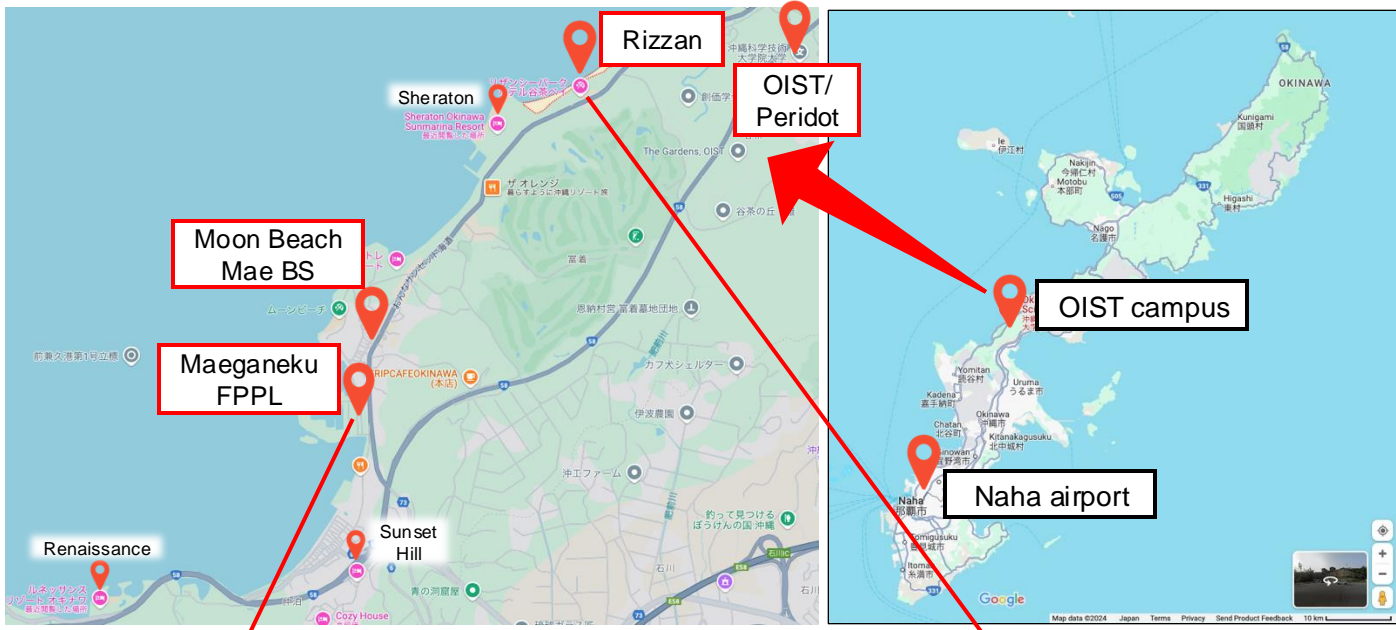

The 12th *Wolbachia* Conference Official Bus Stops

Maeganeku Fishing Port Parking Lot/
Moon Beach Mae Bus Stop

Rizzan Sea-Park Hotel
Bus Stop

Bus stop in the
parking lot

Bus stop in
the rotary in
front of the
hotel