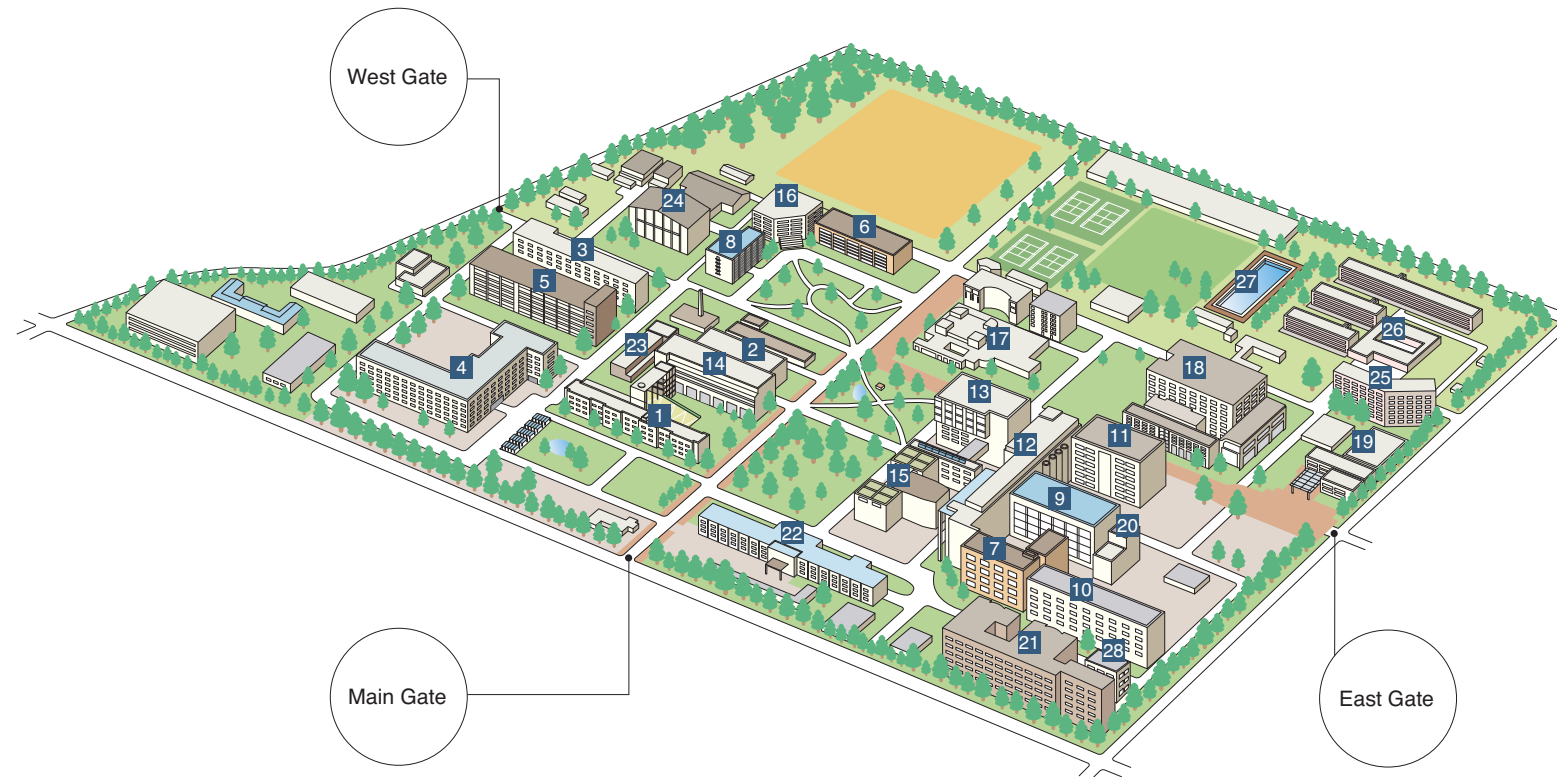

Koganei Campus

Land area: 159,838m² Building area: 93,512m²