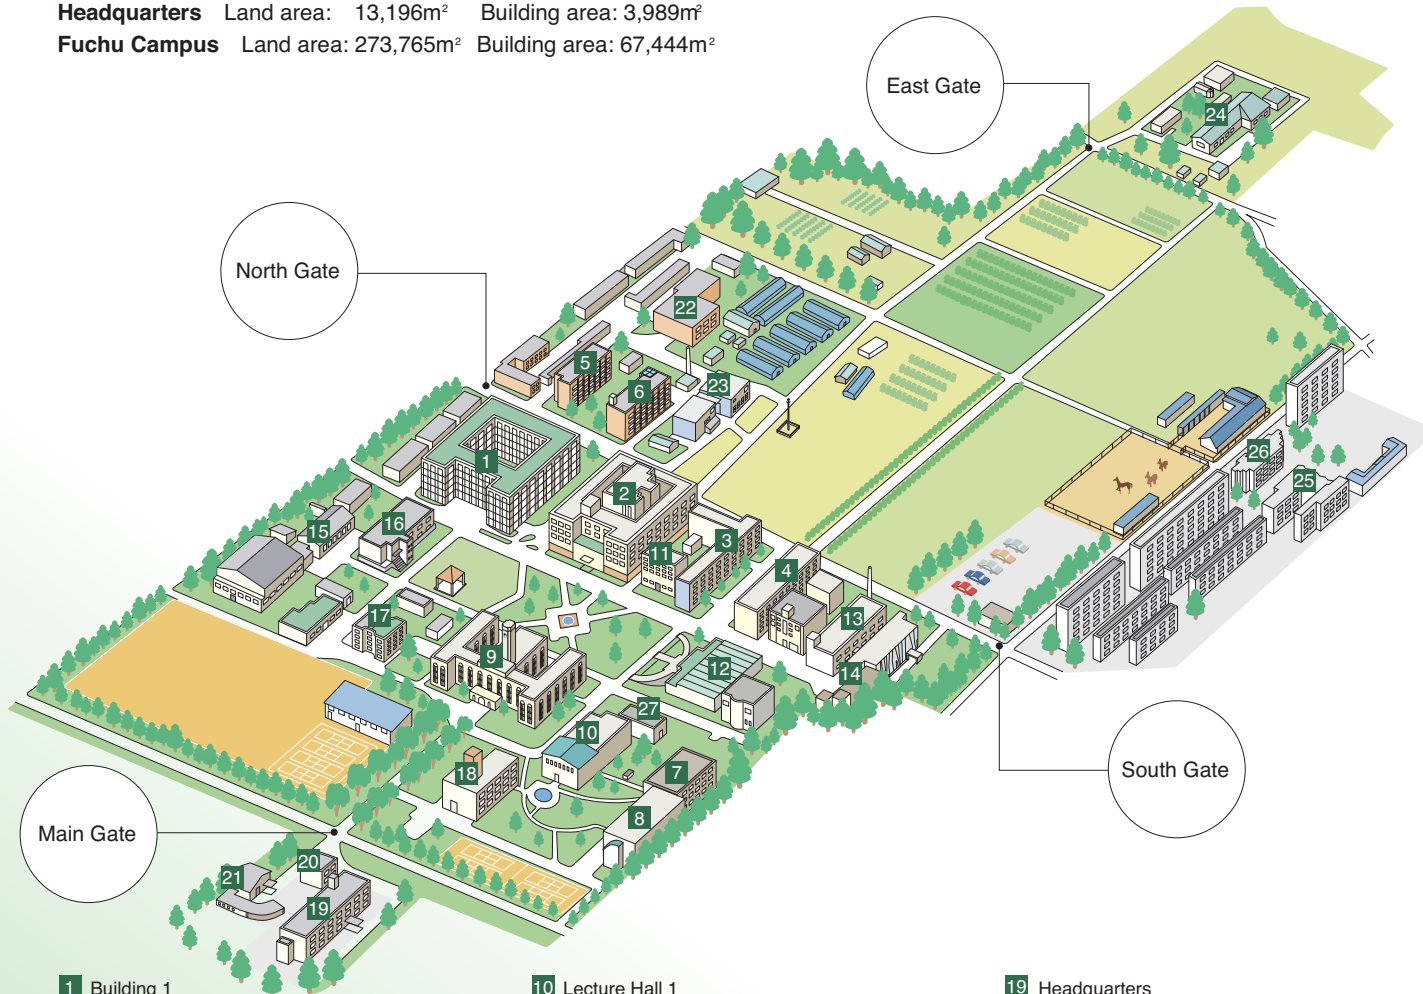

# Campus Map

## Fuchu Campus

**Headquarters** Land area: 13,196m<sup>2</sup> Building area: 3,989m<sup>2</sup>  
**Fuchu Campus** Land area: 273,765m<sup>2</sup> Building area: 67,444m<sup>2</sup>

- |  |   |  |
|--|---|--|
| 1 Building 1   | 10 Lecture Hall 1   | 19 Headquarters  |
| 2 Building 2<br>-General Information Media Center-Fuchu Branch | 11 Lecture Hall 2   | 20 Health Service Center                                       |
| 3 Building 3   | 12 Fuchu Library  | 21 Guest House "MUSASHINO-SOU"                                 |
| 4 Building 4   | 13 Animal Medical Center  | 22 Field Science Center  |
| 5 Building 5   | 14 Scleroprotein and Leather Research Institute   | 23 Gene Research Center  |
| 6 Building 6   | 15 Fuchu Gymnasium  | 24 Cowshed   |
| 7 Building 7   | 16 Campus Cafe and Book Store   | 25 Fuchu International House                                   |
| 8 Building 8   | 17 United Graduate School of Agricultural Science Building  | 26 "KAEDE"Dormitory  |
| 9 Fuchu Main Building<br>-Fuchu Student Support Center         | 18 Student Affairs Administration Building<br>-Admission Office<br>-Center for Higher Educational Development | 27 Language Studies Building<br>-International Center in Fuchu |