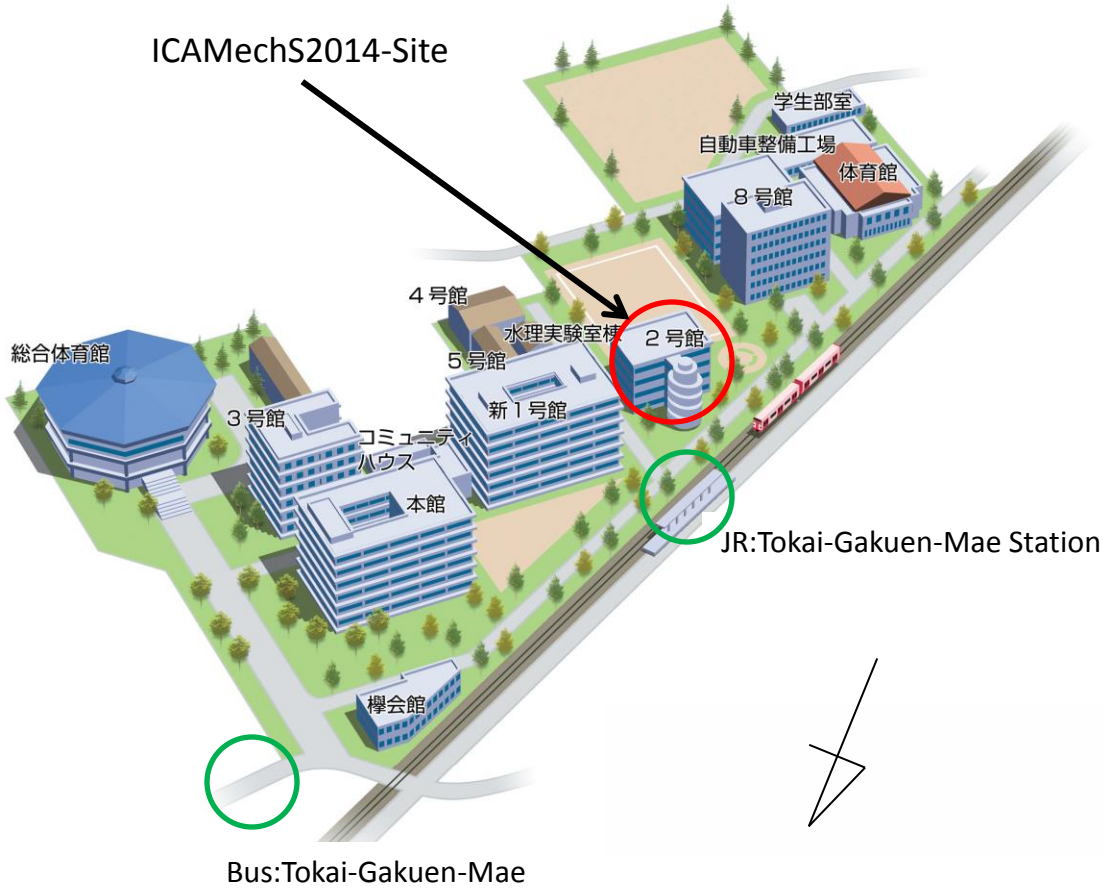

## 5. Hotel Route-INN Kumamoto Ekimae

Address: 1-14-19 Kasuga, Nishi-ku, Kumamoto, 860-0047, Japan

Phone: 81-96-325-6511

URL: <http://www.route-inn.co.jp/english/pref/kumamoto.html>

\* Red circles indicate the hotels. Please check the corresponding hotel numbers and locations.

# Layout of ICAMechS2014-Site

4F

3F

2F