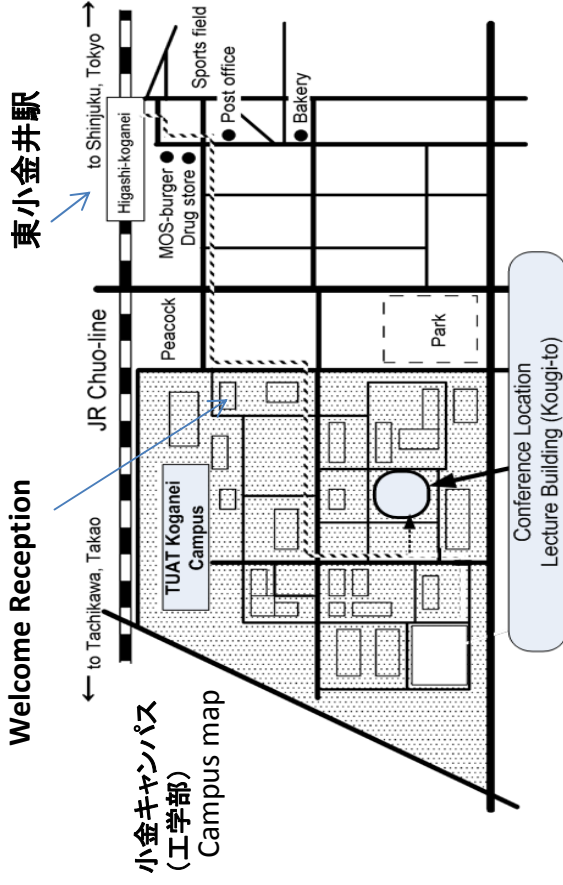

TRANSPORTATION

Conference Location Address

Lecture Building (koug-i-to) at Koganei Campus (Faculty of Engineering)
Tokyo University of Agriculture and Technology (TUAT)
2-24-16 Naka-cho, Koganei-shi,
Tokyo 184-8588, Japan

Map from the stations

Take the south exit (right-hand side at the ticket barrier exit), go down the street in front of MOS-Burger shop.
Turn right at the corner of drug store, and go straight passing the side of Peacock store until you come to the campus perimeter.
Turn left and enter the second gate on your right.

Welcome Reception