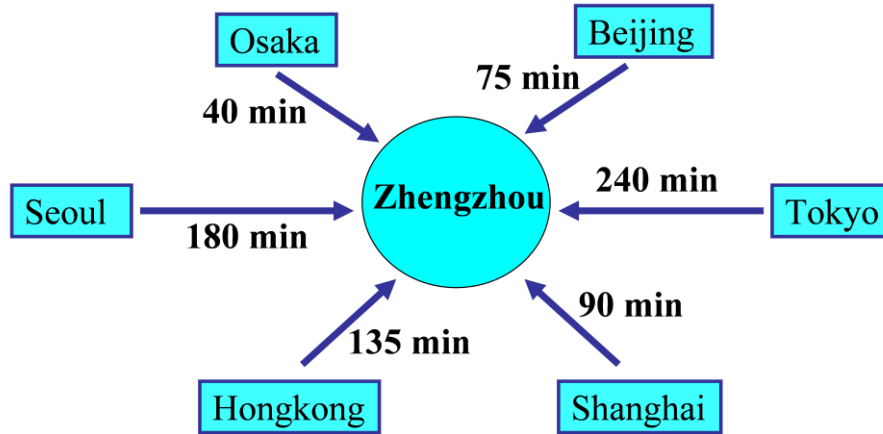

Zhengzhou Xinxing International Airport

Zhengzhou Xinxing Airport

- (Taxi, 45minutes; Limousine Bus, Civil Aviation Hotel Zhengzhou, Taxi, 80minutes)
- Conference Site (Songshan Hotel, Zhengzhou)

Zhengzhou Station

- (Taxi, 12 minutes; Bus, Zhengzhou Station, Bus Line No. 201, 25 minutes)
- Conference Site (Songshan Hotel, Zhengzhou)